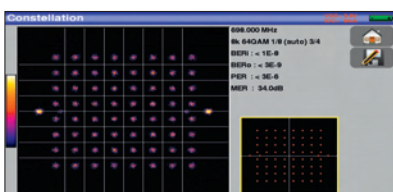

The 7849B includes a checksat mode for satellite and a special tool to align terrestrial antennas. User will have a graphical information combined with a beeper.

■ USB Interface

The 7849B includes one USB interface for updating and getting the benefit of free firmware updates. The interface can be used to transfer measurements data, screens shots to a USB memory stick.

A performing autoset

All measurements displayed on a single screen

Fast spectrum analysis

Constellation diagram

Echoes display with guard interval

fréq.	std	RF	C/N	BERo	PERo	MER
E44	DVB-T/H	50.1	35.2	<5E-8	<1E-8	34.4
E59	DVB-T/H	50.0	38.7	<5E-8	<1E-8	33.9
E40	DVB-T/H	50.0	36.1	1.3E-6	<1E-8	33.8
E49	DVB-T/H	50.0	35.6	2.3E-7	<1E-8	33.8
E46	DVB-T/H	50.0	35.1	1.0E-6	<1E-8	33.4
10720 VL	DVB-S2	71.0	19.3	3.2E-3	<5E-8	14.4
10740 HL	DVB-S	70.6	30.4	5.1E-6	<1E-8	14.4