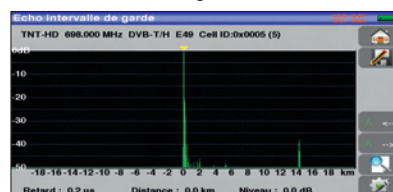

The 7849B includes a checksat mode for satellite and a special tool to align terrestrial antennas. User will have a graphical information combined with a beeper.

■ USB Interface

The 7849B includes one USB interface for updating and getting the benefit of free firmware updates. The interface can be used to transfer measurements data, screens shots to a USB memory stick.

A performing autoset

All measurements displayed on a single screen

Fast spectrum analysis

Constellation diagram

Echoes display with guard interval

fréq.	std	RF	C/N	BERo	PERo	MER
E44	DVB-T/H	50.1	35.2	<5E-8	<1E-8	34.4
E59	DVB-T/H	50.0	38.7	<5E-8	<1E-8	33.9
E40	DVB-T/H	50.0	36.1	1.3E-6	<1E-8	33.8
E49	DVB-T/H	50.0	35.6	2.3E-7	<1E-8	33.8
E46	DVB-T/H	50.0	35.1	1.0E-6	<1E-8	33.4
10720 VL	DVB-S2	71.0	19.3	3.2E-3	<5E-8	14.4
10740 HL	DVB-S	70.6	30.4	5.1E-6	<1E-8	14.4