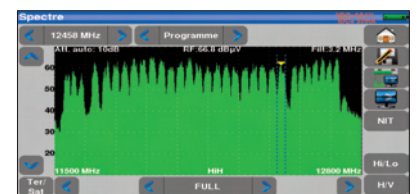

The 7849B includes a checksat mode for satellite and a special tool to align terrestrial antennas. User will have a graphical information combined with a beeper.

■ USB Interface

The 7849B includes one USB interface for updating and getting the benefit of free firmware updates. The interface can be used to transfer measurements data, screens shots to a USB memory stick.

A performing autoset

All measurements displayed on a single screen

Fast spectrum analysis

Constellation diagram

Echoes display with guard interval

fréq.	std	RF	C/N	BERo	PERo	MER
E44	DVB-T/H	50.1	35.2	<5E-8	<1E-8	34.4
E59	DVB-T/H	50.0	38.7	<5E-8	<1E-8	33.9
E40	DVB-T/H	50.0	36.1	1.3E-6	<1E-8	33.8
E49	DVB-T/H	50.0	35.6	2.3E-7	<1E-8	33.8
E46	DVB-T/H	50.0	35.1	1.0E-6	<1E-8	33.4
10720 VL	DVB-S2	71.0	19.3	3.2E-3	<5E-8	14.4
10740 HL	DVB-S	70.6	30.4	5.1E-6	<1E-8	14.4